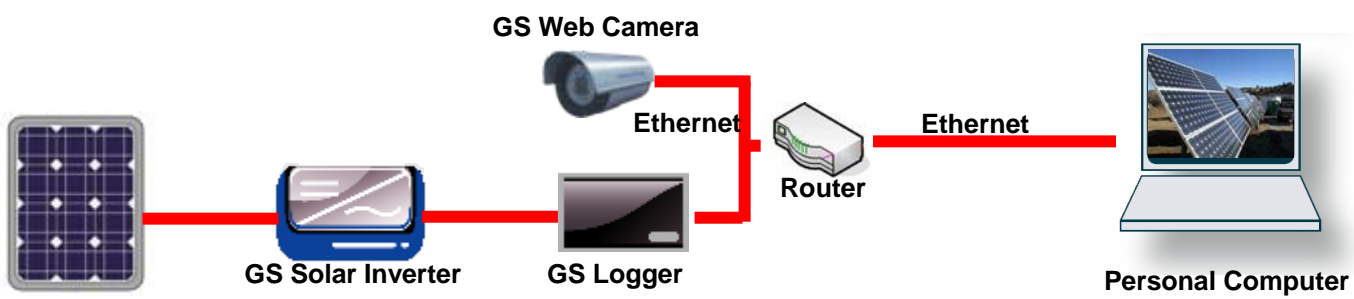

## IP-66 Water-proof IR Network

GS Web Camera is an "Outdoor Infrared Internet Camera", it provided the necessary real-time monitoring to see the security protection of the solar power system and combined with the Web images of GS Logger. Users do not need to set any IP address only using the network cable connected to the home or office network (LAN) equipment, it plug and play and enter ID and password to begin the video monitoring. Do not have to worry about complex network configuration whether they have a fixed IP. It's a user friendly surveillance camera image that suitable for remote system monitor.

## Specifications:

	GS Web Camera
Sensor	1/3" Sony CCD Effective Pixel: 768x494(NTSC)/752x582(PAL)
Lens	F6 mm/F2.0 Viewing Angle-60°(Horizontal)
Min. Lux IR spec	0 Lux (IR On) 63 pcs LED, up to 40M
Compression Format	MPEG-4 Part 2
Resolution	Max. 720x480(NTSC)/ 720x576(PAL) Min. 176x120(NTSC)/ 176x144(PAL)
Frames	Up to 30/25 fps (NTSC/PAL)
Image Format	MPEG4
Size (WxHxL)	125x 128 x 270 mm
Power	AC100-240V
Temperature	0~50°C
Humidity	20~80% RH
Max. Connection Number	Up to 20 simultaneous unicast users
Central Software	View by IE web browser, or CAMVIEW